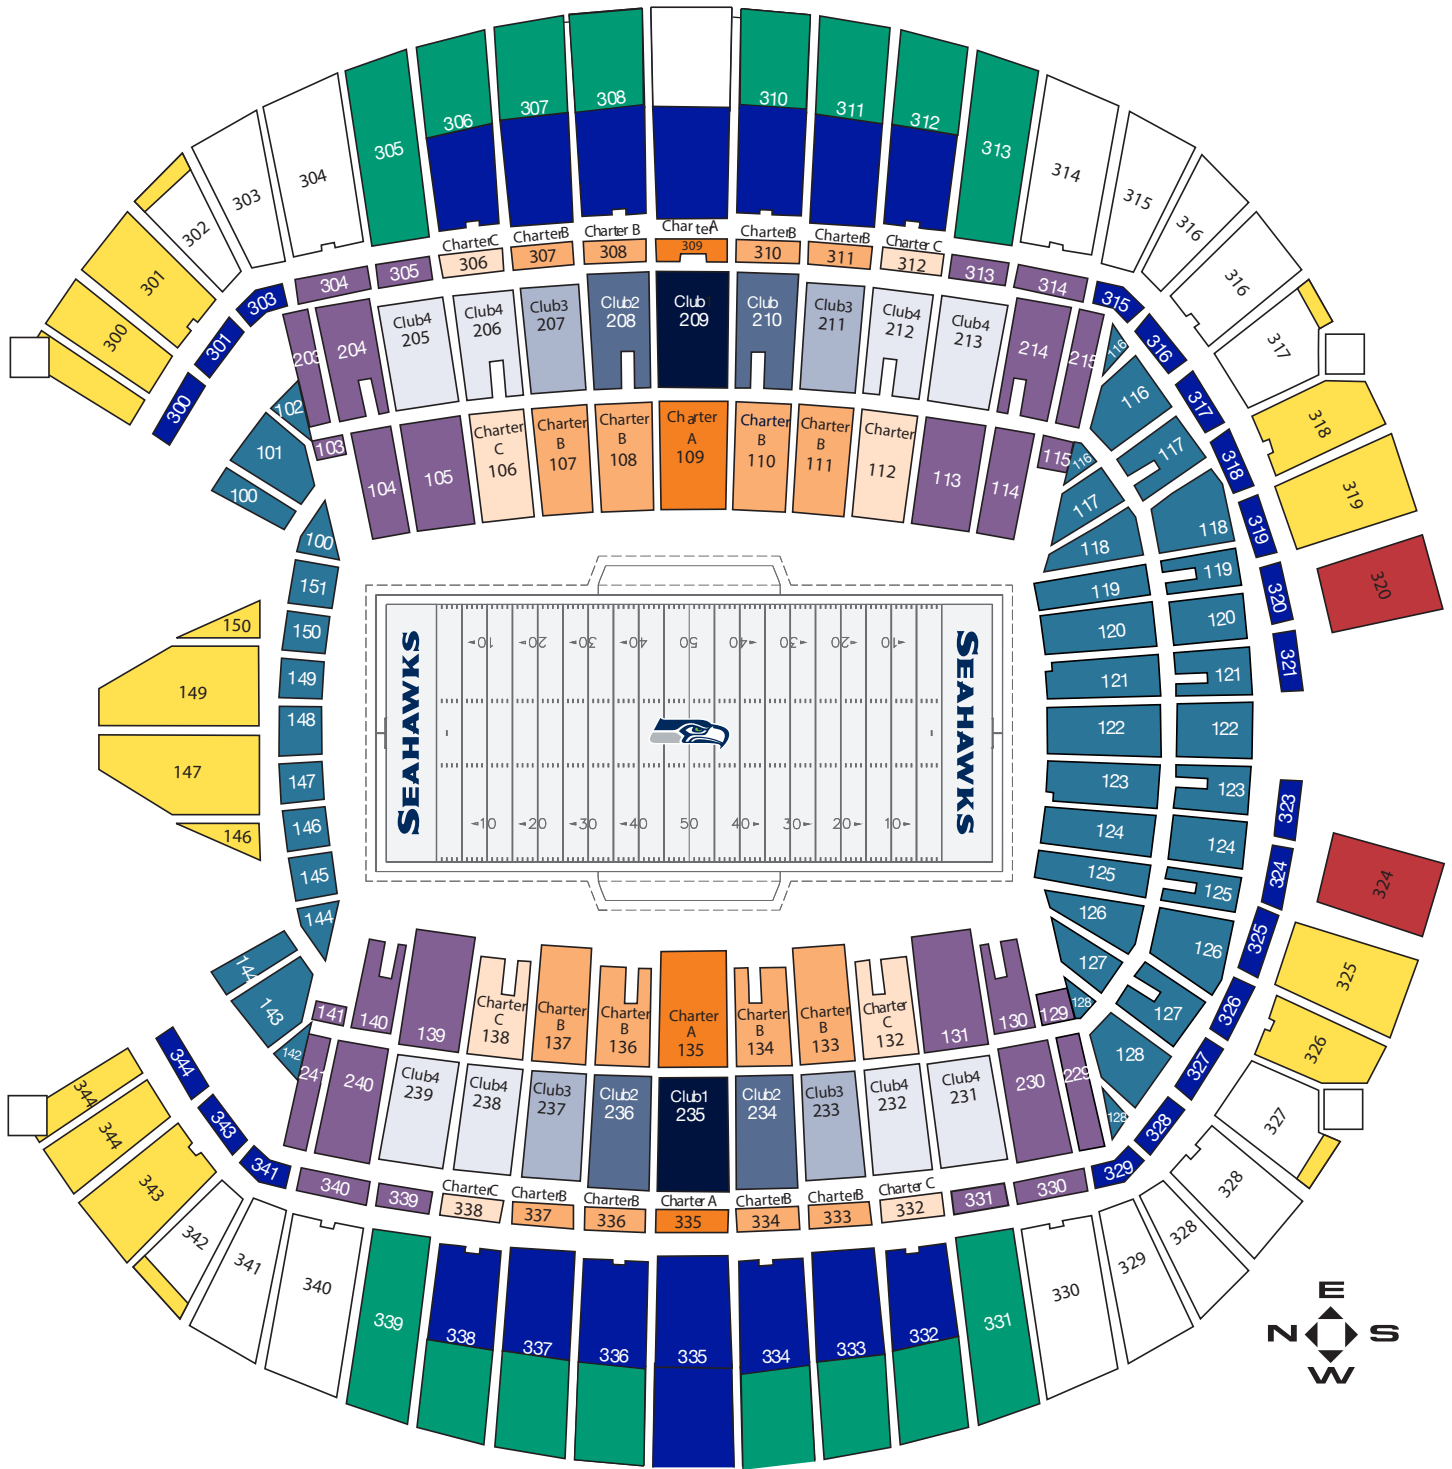

2016 BLUE PRIDE PLAYOFF PRICING

	Wild Card	Divisional	NFC Championship
	\$200	\$217	\$240
	\$120	\$150	\$225
	\$222	\$233	\$242